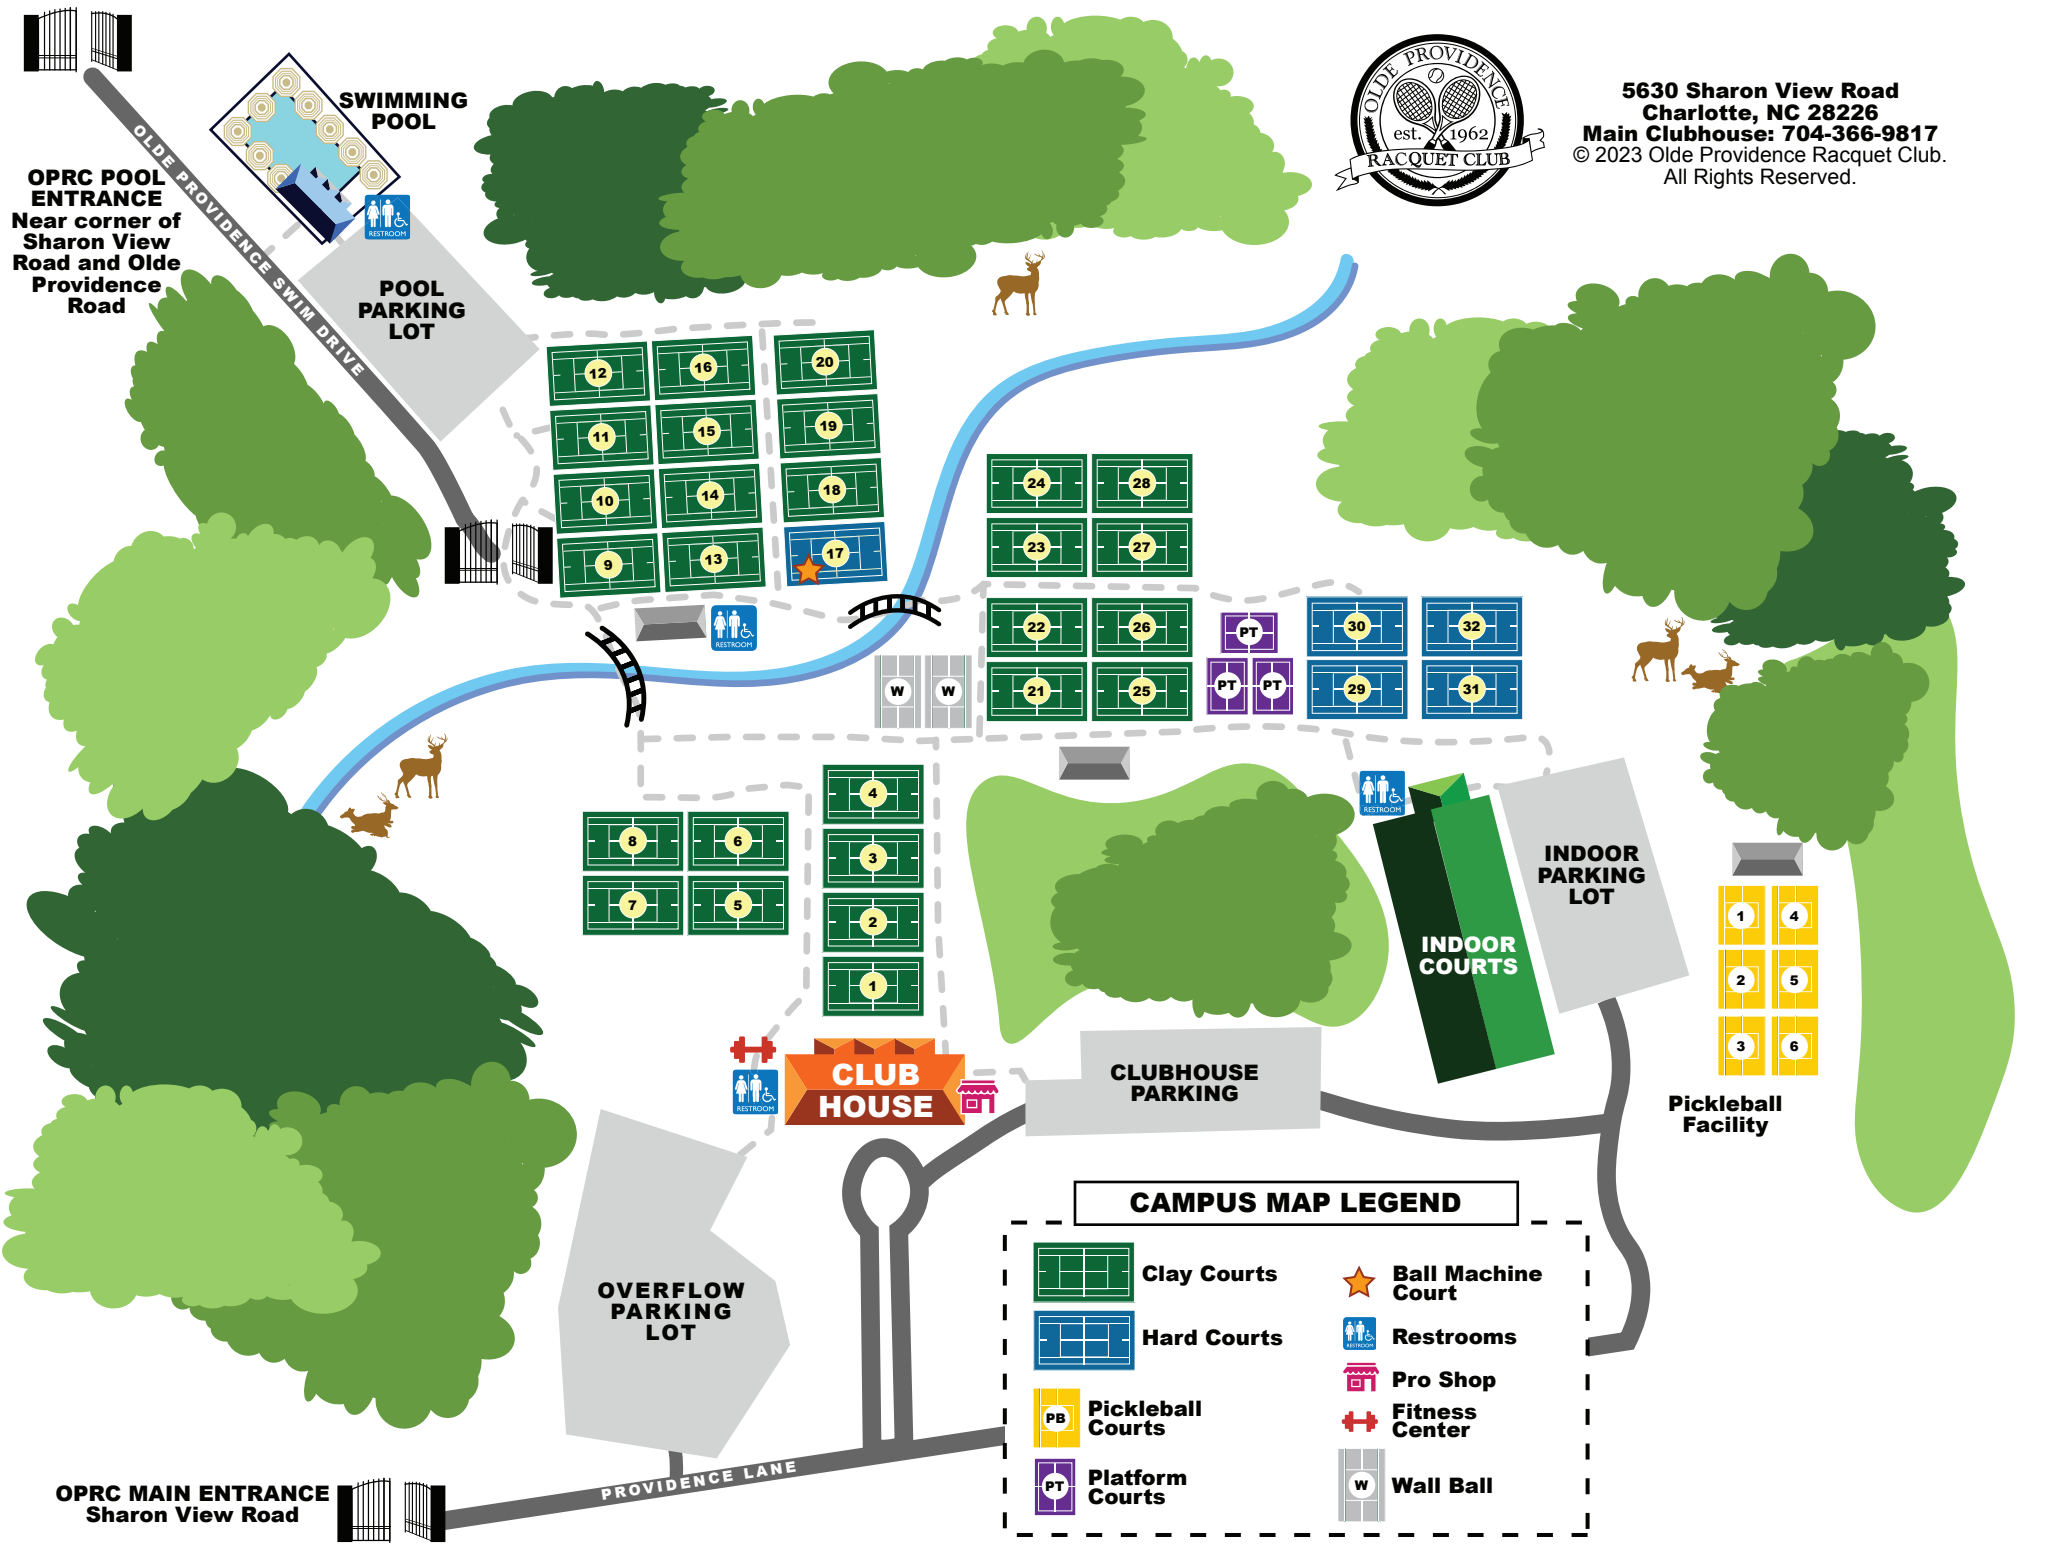

5630 Sharon View Road
 Charlotte, NC 28226
 Main Clubhouse: 704-366-9817
 © 2023 Olde Providence Racquet Club.
 All Rights Reserved.

CAMPUS MAP LEGEND

- Clay Courts
- Hard Courts
- Pickleball Courts
- Platform Courts
- Ball Machine Court
- Restrooms
- Pro Shop
- Fitness Center
- Wall Ball

OPRC POOL ENTRANCE
 Near corner of Sharon View Road and Olde Providence Road

OPRC MAIN ENTRANCE
 Sharon View Road

PROVIDENCE LANE

POOL PARKING LOT

SWIMMING POOL

RESTROOMS

RESTROOMS

CLUB HOUSE

CLUBHOUSE PARKING

OVERFLOW PARKING LOT

INDOOR COURTS

INDOOR PARKING LOT

Pickleball Facility