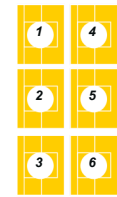

OPRC POOL ENTRANCE
Near corner of Sharon View Road and Olde Providence Road

OPRC MAIN ENTRANCE
Sharon View Road

PICKLEBALL COURTS

CAMPUS MAP LEGEND

-  Clay Courts
-  Hard Courts
-  Pickleball Courts
-  Platform Courts
-  Ball Machine Court
-  Restrooms
-  Pro Shop
-  Fitness Center
-  Wall Ball

STREET ADDRESSES
(Charlotte, NC 28226)

CLUBHOUSE:
5630 Sharon View Road

INDOOR/PICKLEBALL COURTS:
5640 Sharon View Road

POOL:
5952 Sharon View Road

Main Clubhouse:
704-366-9817